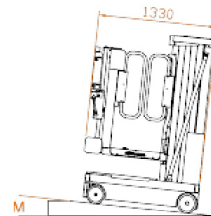

PERFORMANCE

Power supply		Electrical
Batteries		Lead-Acid Batteries 12V 105 Ah
Battery charger		110V – 220V 50/60HZ
M	Maximum climbing ability	15%
Climbing ability at height		2,5%
Internal turning radius		0
External turning radius		1095 mm
Max. speed (rising – descending)		0,2 m/s
Maximum speed (with basket on the ground)		5 km/h
N	Maximum pressure for wheel at full load*	3,7 kN
Work cycles (with fresh batteries) **		Ca. 130