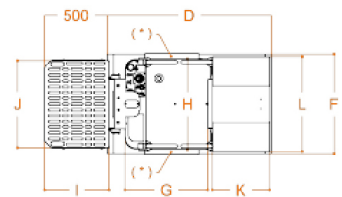

# ELEVAH<sup>®</sup> 80 MOVE picking

Max. working height		7,78 m
Max capacity		200 kg
Number of people		1
Use		Internal - External
<b>A</b>	Closed machine height	1980 mm
<b>B</b>	Minimum platform height	650 mm
<b>C</b>	Maximum platform height	5780 mm
<b>D</b>	Base overall dimensions	1280 mm
<b>E</b>		1780 mm
<b>F</b>		780 mm
<b>G</b>	Cage dimensions	640 mm
<b>H</b>		710 mm
Machine weight		860 kg
<b>K</b>	Fixed picking tray dimensions	440 mm
<b>L</b>		740 mm
Fixed picking tray capacity		20 kg
Drive wheels dimension		Ø 220 x 65 mm
Swivel wheels dimensions		Ø 200 x 50 mm

## PICKING PLATFORM

Adjustment		Electrical
Stroke		600 mm
Min. height from the ground		1030 mm
Maximum height from the ground		6830 mm
<b>I</b>	Dimensions	500 mm
<b>J</b>		680 mm
Capacity		100 kg