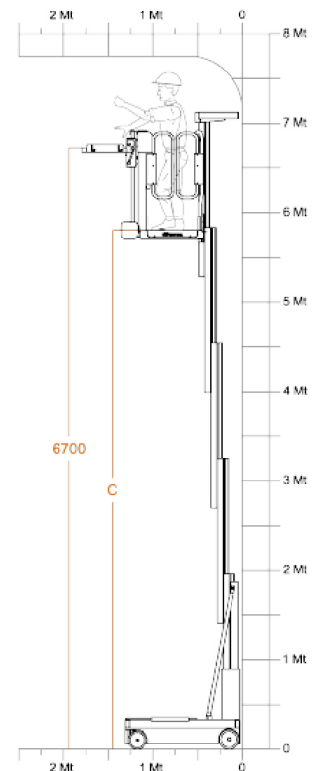

# ELEVAH<sup>®</sup> 80 MOVE picking

Max. working height		7,78 m
Max capacity		200 kg
Number of people		1
Use		Internal - External
<b>A</b>	Closed machine height	1980 mm
<b>B</b>	Minimum platform height	650 mm
<b>C</b>	Maximum platform height	5780 mm
<b>D</b>	Base overall dimensions	1280 mm
<b>E</b>		1780 mm
<b>F</b>		780 mm
<b>G</b>	Cage dimensions	640 mm
<b>H</b>		710 mm
Machine weight		860 kg
<b>K</b>	Fixed picking tray dimensions	440 mm
<b>L</b>		740 mm
Fixed picking tray capacity		20 kg
Drive wheels dimension		Ø 220 x 65 mm
Swivel wheels dimensions		Ø 200 x 50 mm

## PICKING PLATFORM

Adjustment		Electrical
Stroke		600 mm
Min. height from the ground		1030 mm
Maximum height from the ground		6830 mm
<b>I</b>	Dimensions	500 mm
<b>J</b>		680 mm
Capacity		100 kg

## PERFORMANCE

Power supply		Electrical
Batteries		Lead-Acid Batteries 12V 105 Ah
Battery charger		110V – 220V 50/60HZ
<b>M</b>	Maximum climbing ability	15%
Climbing ability at height		2,5%
Internal turning radius		0
External turning radius		1095 mm
Max. speed (rising – descending)		0,2 m/s
Maximum speed (with basket on the ground)		5 km/h
<b>N</b>	Maximum pressure for wheel at full load*	3,7 kN
Work cycles (with fresh batteries) **		Ca. 130

\* Maximum pressure whereas the weight of the platform plus the maximum load on the basket are completely distributed on one side of the platform (totally asymmetric load).

\*\* By work cycle we mean a self-propelled movement of 20 m with a full ascent to and descent from the maximum height and with adjustment of the loading platform.