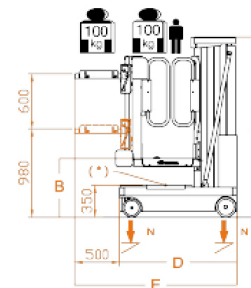

# ELEVAH<sup>®</sup> 80 MOVE picking

Max. working height		7,78 m
Max capacity		200 kg
Number of people		1
Use		Internal - External
<b>A</b>	Closed machine height	1980 mm
<b>B</b>	Minimum platform height	650 mm
<b>C</b>	Maximum platform height	5780 mm
<b>D</b>	Base overall dimensions	1280 mm
<b>E</b>		1780 mm
<b>F</b>		780 mm
<b>G</b>	Cage dimensions	640 mm
<b>H</b>		710 mm
Machine weight		860 kg
<b>K</b>	Fixed picking tray dimensions	440 mm
<b>L</b>		740 mm
Fixed picking tray capacity		20 kg
Drive wheels dimension		Ø 220 x 65 mm
Swivel wheels dimensions		Ø 200 x 50 mm

## PICKING PLATFORM

Adjustment		Electrical
Stroke		600 mm
Min. height from the ground		1030 mm
Maximum height from the ground		6830 mm
<b>I</b>	Dimensions	500 mm
<b>J</b>		680 mm
Capacity		100 kg

## PERFORMANCE

Power supply		Electrical
Batteries		Lead-Acid Batteries 12V 105 Ah
Battery charger		110V – 220V 50/60HZ
<b>M</b>	Maximum climbing ability	15%
Climbing ability at height		2,5%
Internal turning radius		0
External turning radius		1095 mm
Max. speed (rising – descending)		0,2 m/s
Maximum speed (with basket on the ground)		5 km/h
<b>N</b>	Maximum pressure for wheel at full load*	3,7 kN
Work cycles (with fresh batteries) **		Ca. 130